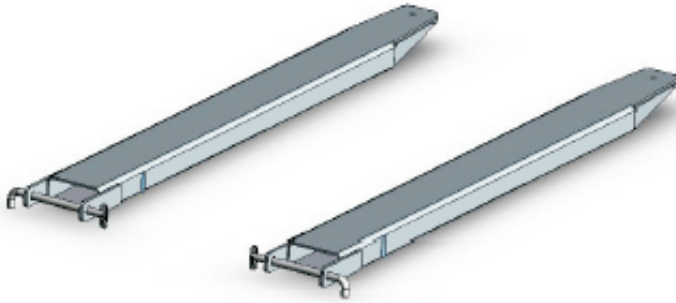

Type NS-FE Fork Extension Slippers

The type NS-FE Fork Extension Slippers have been designed with a slim profile to extend the versatility of your Lift Truck. These Slippers have been designed and manufactured in accordance with AS2359.15. In accordance with AS2359.15 Slippers used for general usage should be no longer than 167% of the supporting Tine's length. If the Slippers are longer than 167%, then the usage of those Slippers shall be restricted to their specified application.

SPECIFICATIONS:

- Made of High Tensile Grade Steel
- Zinc Plated for added Protection
- High Safe Working Load (SWL) Rating
- Supplied with Toggle Locking Pins
- Fitted with Rating Plate
- Supplied with Instructions

Type NS-FE Fork Extension Slippers

TYPE	Length (mm)	Pocket Size ('A' x 'B' mm)	To Suit Max Tine length (mm)	To Suit Min Tie length (mm)	Weight per Pair 9kg)	Horizontal C of G 9mm)	SWL per pair at 600mm L/C (kg)
NS-FE1-16	1600	110 x 50	100 x 450	960	50	724	3000
NS-FE1-18	1800	110 x 50	100 x 450	1080	56	824	3000
NS-FE1-21	2100	110 x 50	100 x 450	1260	66	973	4500
NS-FE1-24	2400	110 x 50	100 x 450	1440	75	1123	4500
NS-FE2-16	1600	138 x 50	130 x 50	960	60	733	4500
NS-FE2-18	1800	138 x 50	130 x 50	1080	66	833	4500
NS-FE2-21	2100	138 x 50	130 x 50	1260	78	982	4500
NS-FE2-24	2400	138 x 50	130 x 50	1440	88	1132	4500
NS-FE3-16	1600	165 x 60	150 x 55	960	91	741	6500
NS-FE3-18	1800	165 x 60	150 x 55	1080	102	841	6500
NS-FE3-21	2100	165 x 60	150 x 55	1260	119	991	6500
NS-FE3-24	2400	165 x 60	150 x 55	1440	136	1140	6500
NS-FE3-30	3000	165 x 60	150 x 55	1800	170	1440	6500
NS-FE4-18	1800	170 x 70	155 x 65	1080	133	836	8500
NS-FE4-21	2100	170 x 70	155 x 65	1260	155	986	8500
NS-FE4-24	2400	170 x 70	155 x 65	1440	177	1136	8500
NS-FE4-30	3000	170 x 70	155 x 65	1800	221	1436	8500