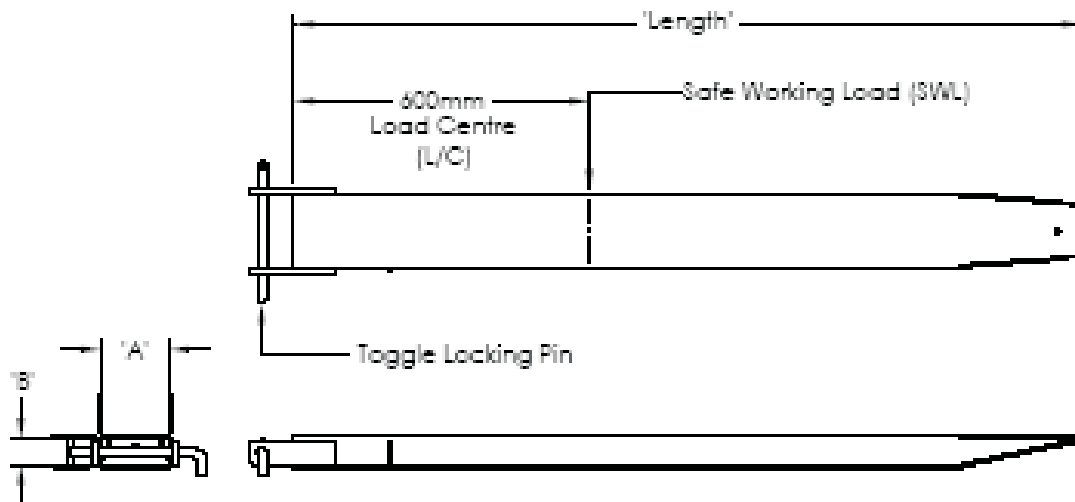

Type NS-FE Fork Extension Slippers

The type NS-FE Fork Extension Slippers have been designed with a slim profile to extend the versatility of your Lift Truck. These Slippers have been designed and manufactured in accordance with AS2359.15. In accordance with AS2359.15 Slippers used for general usage should be no longer than 167% of the supporting Tine's length. If the Slippers are longer than 167%, then the usage of those Slippers shall be restricted to their specified application.

SPECIFICATIONS:

- Made of High Tensile Grade Steel
- Zinc Plated for added Protection
- High Safe Working Load (SWL) Rating
- Supplied with Toggle Locking Pins
- Fitted with Rating Plate
- Supplied with Instructions

Type NS-FE Fork Extension Slippers

TYPE	Length (mm)	Pocket Size ('A' x 'B' mm)	To Suit Max Tine length (mm)	To Suit Min Tie length (mm)	Weight per Pair 9kg)	Horizontal C of G 9mm)	SWL per pair at 600mm L/C (kg)
NS-FE1-16	1600	110 x 50	100 x 450	960	50	724	3000
NS-FE1-18	1800	110 x 50	100 x 450	1080	56	824	3000
NS-FE1-21	2100	110 x 50	100 x 450	1260	66	973	4500
NS-FE1-24	2400	110 x 50	100 x 450	1440	75	1123	4500
NS-FE2-16	1600	138 x 50	130 x 50	960	60	733	4500
NS-FE2-18	1800	138 x 50	130 x 50	1080	66	833	4500
NS-FE2-21	2100	138 x 50	130 x 50	1260	78	982	4500
NS-FE2-24	2400	138 x 50	130 x 50	1440	88	1132	4500
NS-FE3-16	1600	165 x 60	150 x 55	960	91	741	6500
NS-FE3-18	1800	165 x 60	150 x 55	1080	102	841	6500
NS-FE3-21	2100	165 x 60	150 x 55	1260	119	991	6500
NS-FE3-24	2400	165 x 60	150 x 55	1440	136	1140	6500
NS-FE3-30	3000	165 x 60	150 x 55	1800	170	1440	6500
NS-FE4-18	1800	170 x 70	155 x 65	1080	133	836	8500
NS-FE4-21	2100	170 x 70	155 x 65	1260	155	986	8500
NS-FE4-24	2400	170 x 70	155 x 65	1440	177	1136	8500
NS-FE4-30	3000	170 x 70	155 x 65	1800	221	1436	8500