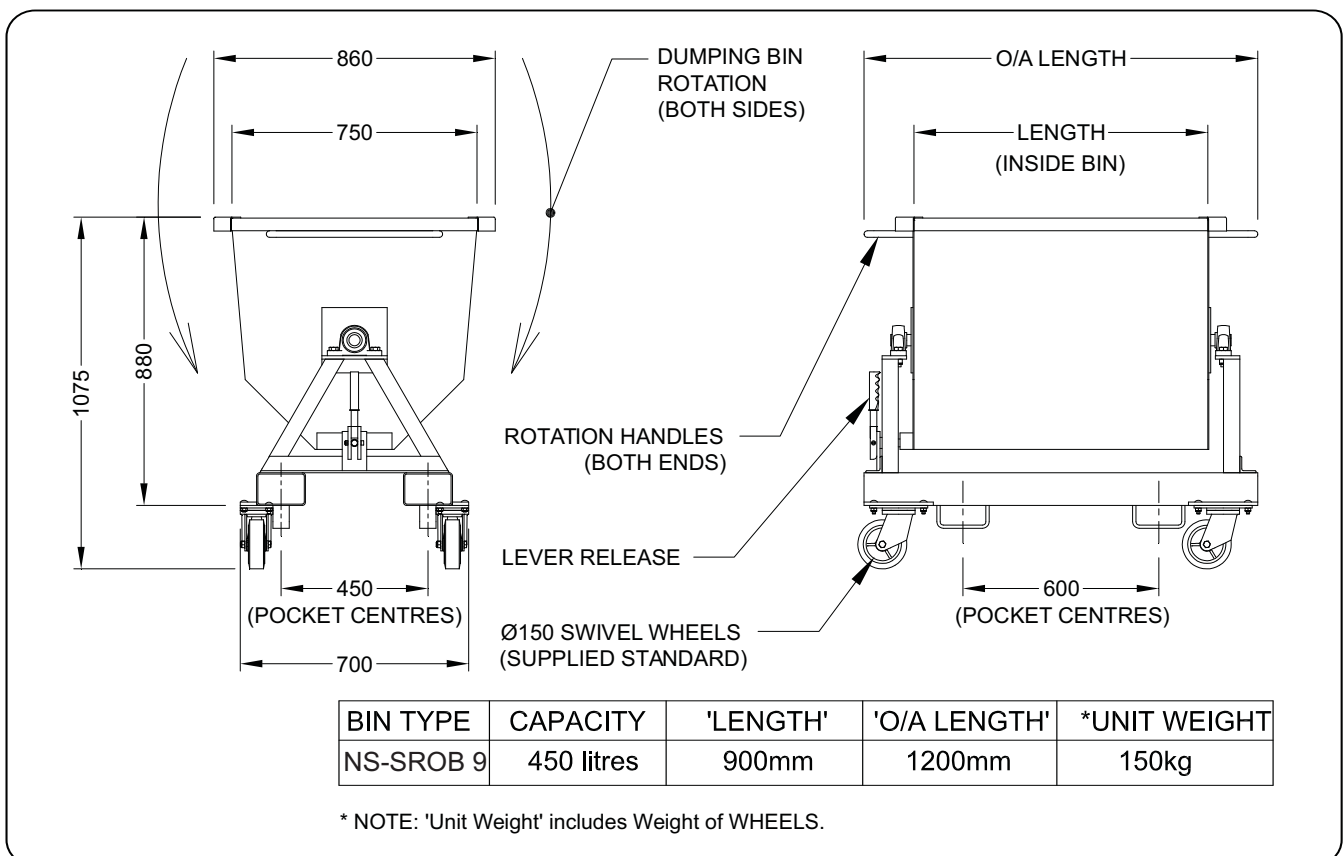

## Type NS-SROB 9 Sideways Roll Over Bin

(Type NS-SROB 9 shown)

The type NS-SROB 9 Sideways Roll Over Bin has been designed to tip in either direction. Side bearings prevent the bin being dislodged during tipping as is common with the roll over style bins. Fork Pockets are provided for end or sideways lifting and tipping. This bin is ideally suited to the food industry.

### SPECIFICATIONS:

- Safe Working Load 600kg
- Unit Weight – 150kg
- Volume Capacity – 450 litres
- Pocket size 140 x 60mm
- End Pocket Centres – 450mm
- Side Pocket Centres – 600mm
- Crane Lugs Optional
- Drain Valve & Strainer Optional

## Type NS-SROB 12 Sideways Roll Over Bin

(Type NS-SROB 12 shown)

The type NS-SROB 12 Sideways Roll Over Bin has been designed to tip in either direction. Side bearings prevent the bin being dislodged during tipping as is common with the roll over style bins. Fork Pockets are provided for end or sideways lifting and tipping. This bin is ideally suited to the food industry.

### SPECIFICATIONS:

- Safe Working Load 600kg
- Unit Weight – 170kg
- Volume Capacity – 600 litres
- Pocket size 140 x 60mm
- End Pocket Centres – 450mm
- Side Pocket Centres – 600mm
- Crane Lugs Optional
- Drain Valve & Strainer Optional