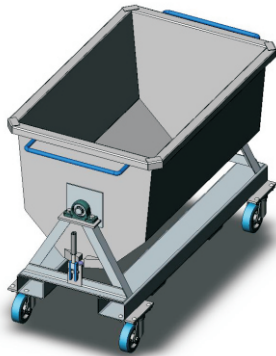

## Type NS-SROB 9 Sideways Roll Over Bin

(Type NS-SROB 9 shown)

The type NS-SROB 9 Sideways Roll Over Bin has been designed to tip in either direction. Side bearings prevent the bin being dislodged during tipping as is common with the roll over style bins. Fork Pockets are provided for end or sideways lifting and tipping. This bin is ideally suited to the food industry.

These bins are available in either enamel painted or Galvanised finish. Stainless Steel is also available on request. Ø150 front & rear swivel Wheels are supplied standard.

### SPECIFICATIONS:

- Safe Working Load 600kg
- Unit Weight – 150kg
- Volume Capacity – 450 litres
- Pocket size 140 x 60mm
- End Pocket Centres – 450mm
- Side Pocket Centres – 600mm
- Crane Lugs Optional
- Drain Valve & Strainer Optional

## Type NS-SROB 12 Sideways Roll Over Bin

(Type NS-SROB 12 shown)

The type NS-SROB 12 Sideways Roll Over Bin has been designed to tip in either direction. Side bearings prevent the bin being dislodged during tipping as is common with the roll over style bins. Fork Pockets are provided for end or sideways lifting and tipping. This bin is ideally suited to the food industry.