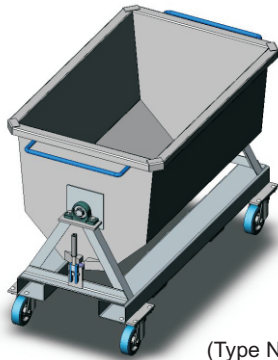

## Type NS-SROB 9 Sideways Roll Over Bin

(Type NS-SROB 9 shown)

The type NS-SROB 9 Sideways Roll Over Bin has been designed to tip in either direction. Side bearings prevent the bin being dislodged during tipping as is common with the roll over style bins. Fork Pockets are provided for end or sideways lifting and tipping. This bin is ideally suited to the food industry.

These bins are available in either enamel painted or Galvanised finish. Stainless Steel is also available on request. Ø150 front & rear swivel Wheels are supplied standard.

### SPECIFICATIONS:

- Safe Working Load 600kg
- Unit Weight – 150kg
- Volume Capacity – 450 litres
- Pocket size 140 x 60mm
- End Pocket Centres – 450mm
- Side Pocket Centres – 600mm
- Crane Lugs Optional
- Drain Valve & Strainer Optional

## Type NS-SROB 12 Sideways Roll Over Bin

(Type NS-SROB 12 shown)

The type NS-SROB 12 Sideways Roll Over Bin has been designed to tip in either direction. Side bearings prevent the bin being dislodged during tipping as is common with the roll over style bins. Fork Pockets are provided for end or sideways lifting and tipping. This bin is ideally suited to the food industry.